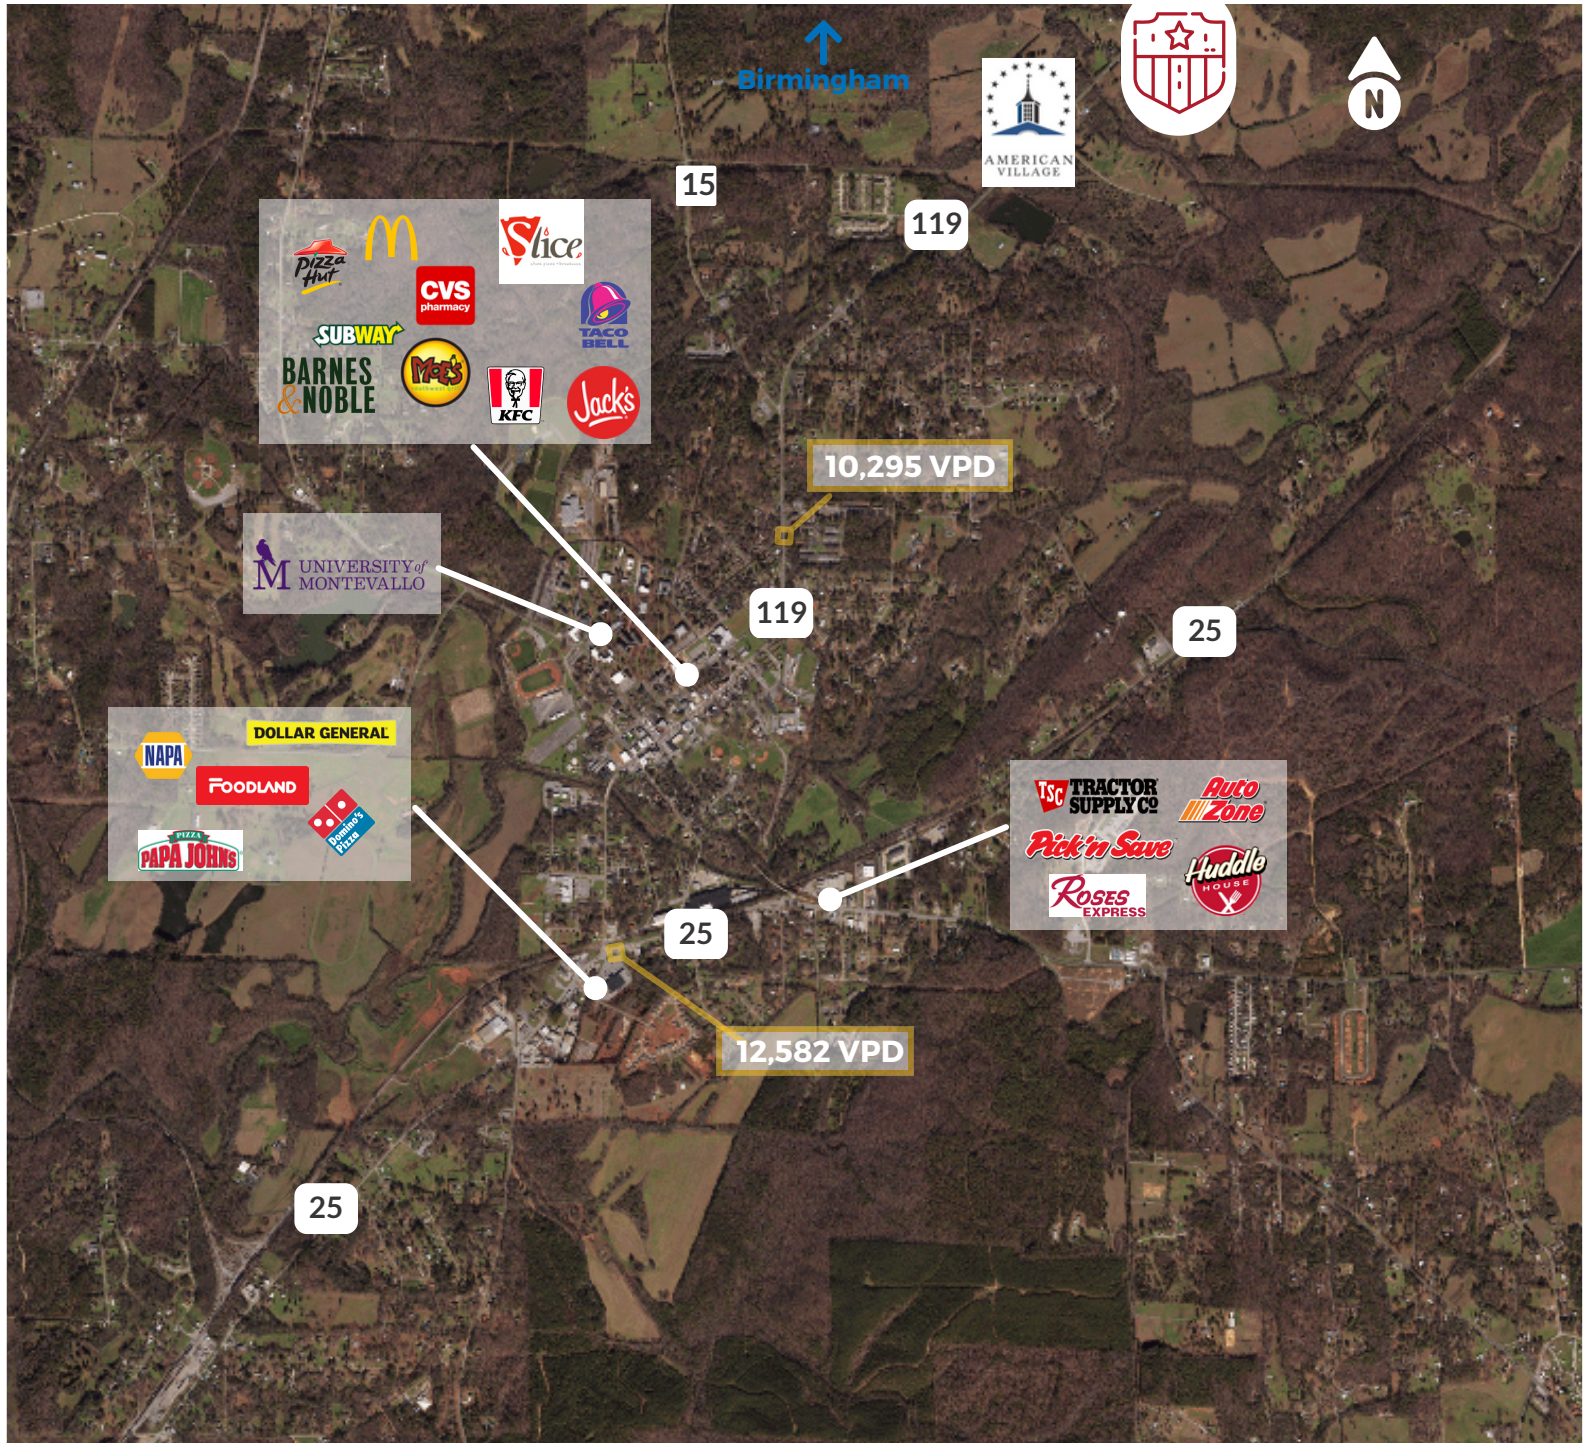

4.4% +

YoY Pop Growth Past 2 Yrs

3.2% +

YoY Job Growth Past 2 Yrs

$70,057

Trade Area Median Household Income

Montevallo Retail & Traffic

SHELBY COUNTY | ALABAMA