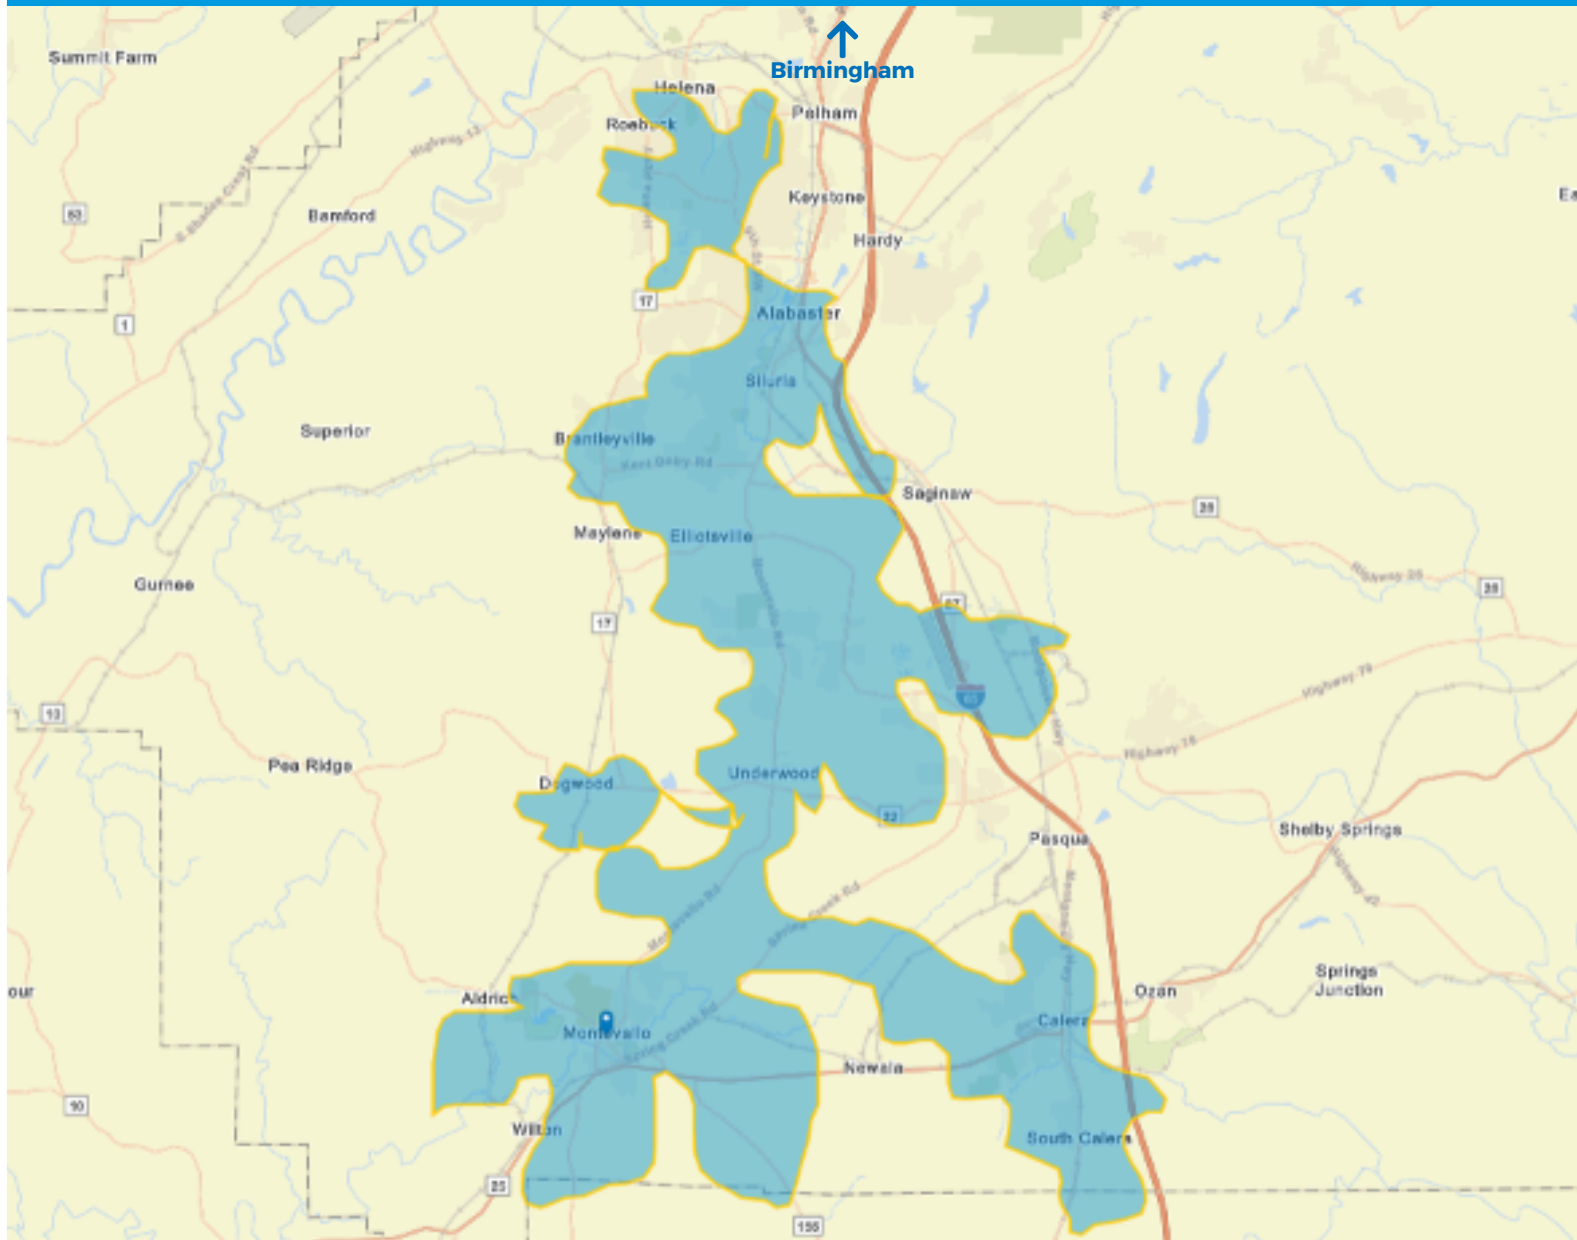

Key Community Assets

2,750 Students | 552 Employees

American Village

National Veterans Cemetery
480-Acre Memorial Site

Montevallo Trade Area

SHELBY COUNTY | ALABAMA

45,859

Trade Area
Population

34,515

Trade Area Daytime
Population

\$70,057

Trade Area Median
Household Income

36%

Trade Area Bachelor
Degree or Higher

Source: 2021 | The Retail Coach | Mobile Mapping Data

4.4% +